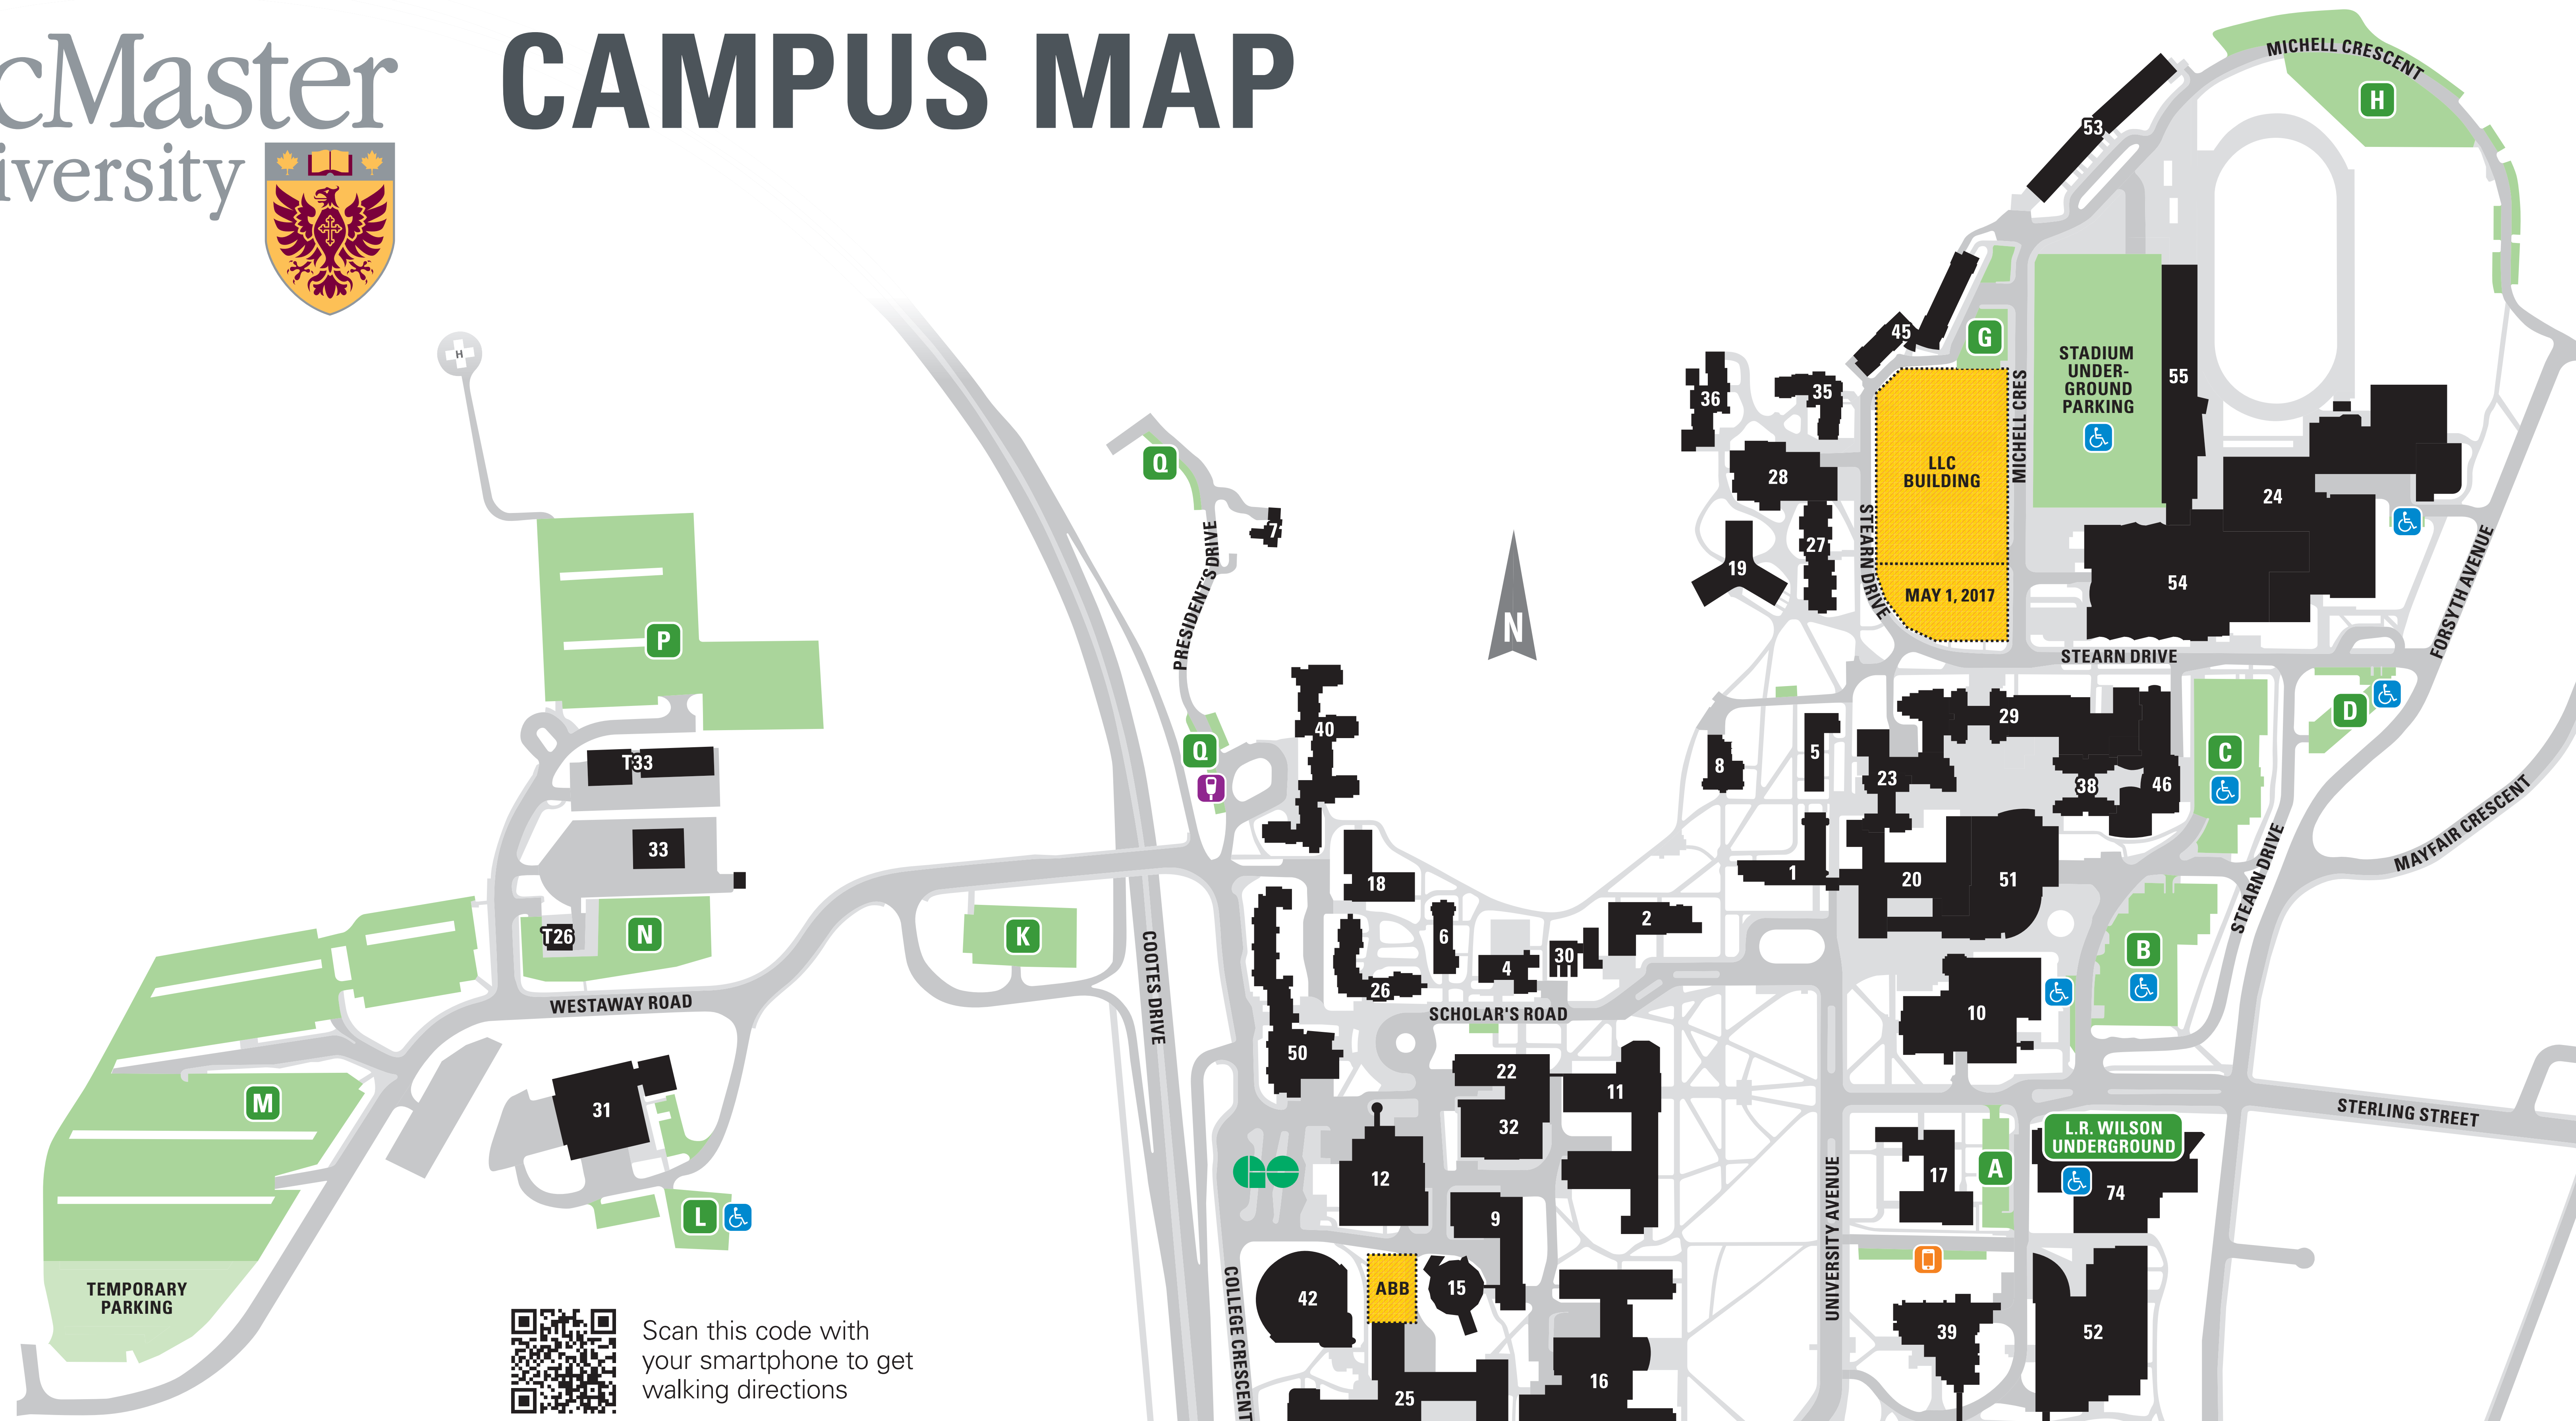

# CAMPUS MAP

Scan this code with your smartphone to get walking directions

## BUILDINGS

Alumni House	7	H.G. Thode Library	42	Learning and Discovery (MDCL)	52
Alumni Memorial Building	8	Hamilton Hall (HH)	2	Mills Memorial Library / Alvin A. Lee Building / Museum of Art (MML)	10
Applied Dynamics Laboratory (ADL)	33	Health Sciences Centre (HSC/MUMC)	37	Moulton Hall	18
Arthur N. Bourns Building (ABB)	25	Health Sciences Parking Garage	44	Nuclear Reactor	15
Bates Residence Building	40	Hedden Hall	45	Nuclear Research Building (NRB)	9
Biology Greenhouse	30	Information Technology Building (ITB)	49	Preliminary Laboratory	T13
Brandon Hall	36	Institute for Applied Health Sciences (IAHS)	48	Psychology Building (PS)	34
Burke Sciences Building (BSB)	11	Ivor Wynne Centre (IWC)	24	Refectory	4
Campus Services Building (CSB)	31	John Hodgins Engineering Building (JHE)	16	Ron Joyce Stadium	55
Chester New Hall (CNH)	23	Kenneth Taylor Hall (KTH)	38	Tandem Accelerator Building	32
Commons Building	28	L.R. Wilson Hall	74	Temporary Building	T26
Communications Research Laboratory (CRL)	43	Les Prince Hall	53	Temporary Lecture Theatre	T28
David Braley Athletic Centre (DBAC)	54	Life Sciences Building (LSB)	39	Temporary Lecture Theatre	T29
DeGroot School of Business (DSB)	46	Mary E. Keyes Residence	50	Togo Salmon Hall (TSH)	29
Dramatic Arts	T18	Matthews Hall	26	University Hall (UH)	1
E.T. Clarke Centre	12	McKay Hall	27	Wallingford Hall	6
Edwards Hall	5	McMaster Children's Centre	T33	Whidden Hall	19
Engineering Technology Building	56	McMaster Divinity College (MDC)	17	Woodstock Hall	35
General Sciences Building (GSB)	22	McMaster University Student Centre (MUSC)	51		
Gilmour Hall (GH)	20	Michael DeGroot Centre for			

## LEGEND

	Parking Lot Zone
	Accessible Parking
	Meter Parking
	Cellphone Lot
	Future Expansion